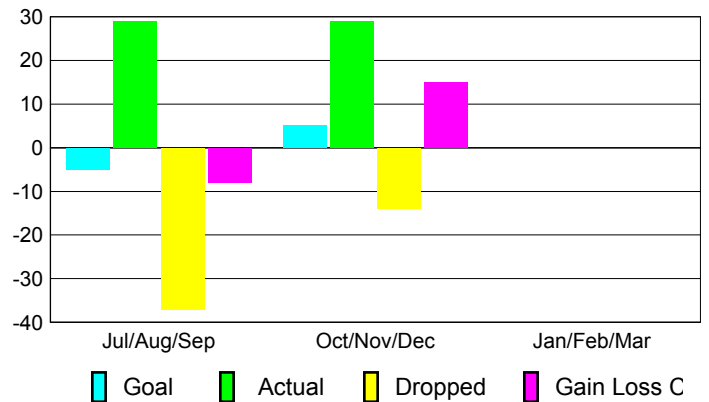

Membership Results 2012-2013

Goal, New, Dropped, Gain/Loss

Comparison of Membership Gain/Loss

Current Year Compared to the Previous Year