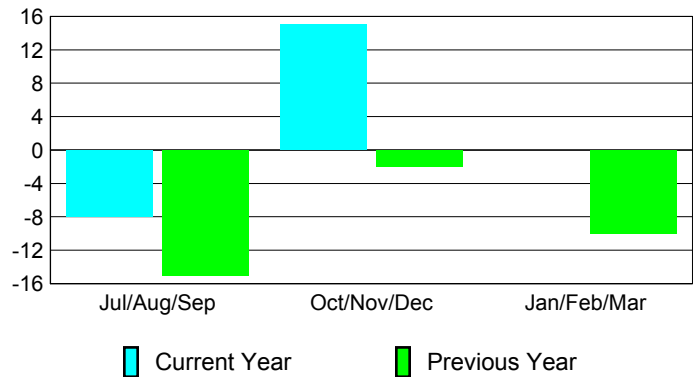

Membership Results
2012-2013

Membership
2011-2012

| Month | Net Memb Goal | Actual New Memb | Actual Dropped Memb | Gain/Loss of Memb | Gain/Loss of Memb |
|---------------|---------------|-----------------|---------------------|-------------------|-------------------|
| Jul/Aug/Sep | -5 | 29 | -37 | -8 | -15 |
| Oct/Nov/Dec | 5 | 29 | -14 | 15 | -2 |
| Jan/Feb/Mar | 0 | 0 | 0 | 0 | -10 |
| Totals | 0 | 58 | -51 | 7 | -27 |

Membership Results 2012-2013

Goal, New, Dropped, Gain/Loss

Comparison of Membership Gain/Loss

Current Year Compared to the Previous Year

Gender Comparison 2012-2013

Jul/Aug/Sep

Oct/Nov/Dec

Jan/Feb/Mar